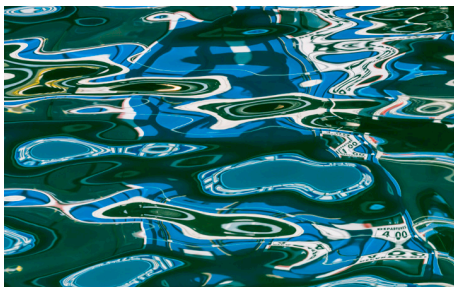

L25. *Departures*

October 2013

25" H x 40" W

Limited Edition of 25

Ultrachrome K3 on Ilford Prestige Smooth Pearl bonded to museum-quality Gator Board and coated with a UV laminate.

$1900