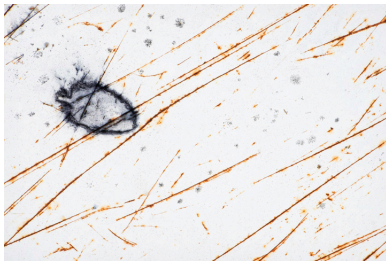

H15. *Leaf Under Fire*

November 2012

Print 16" H x 24" W Frame 22" H x 30" W

Limited Edition of 25

Ultrachrome K3 on Red River UltraPro
Satin with Rising White mat.

$590