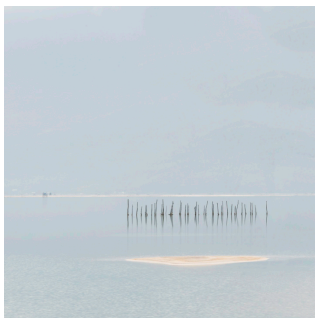

F11. Fishing

January 2014

40" H x 40" W

Limited Edition of 25

Ultrachrome K3 on Ilford Prestige Smooth

Pearl bonded to museum-quality Gator

Board and coated with a UV laminate.

$2400