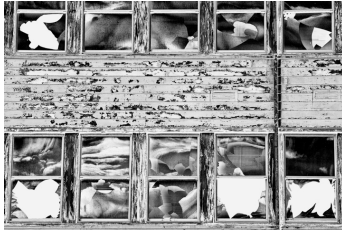

K21. *Reeducation Center*

August 2012

Print 6" H x 9" W Frame 14" H x 17" W

Ultrachrome K3 on Ilford Prestige Smooth Pearl with Rising White mat.

$250