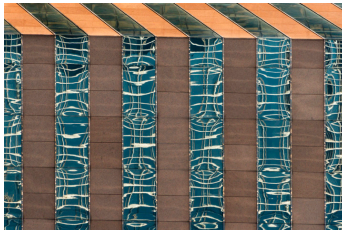

K22. *High Rise*

January 2014

Print 6" H x 9" W Frame 14" H x 17" W

Ultrachrome K3 on Ilford Prestige Smooth Pearl with Rising White mat.

$250