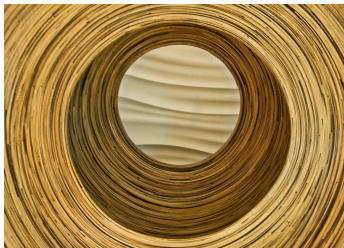

I17. *Airport Abstract*

September 2011

Print 5" H x 7" W Frame 13" H x 15" W

Ultrachrome K3 on Ilford Prestige Smooth
Pearl with Rising White mat.

$250